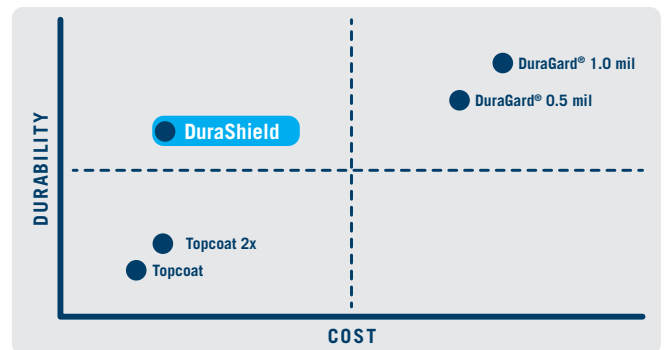

THE DURABILITY YOU REQUIRE AT A COST YOU CAN AFFORD

Cost is no longer a reason for education, corporate and other ID issuers to settle for less durable cards. Datacard® DuraShield™ clear overlay delivers the phenomenal durability and affordability you've been seeking.

Revolutionary, Affordable Coverage

Datacard DuraShield clear overlay delivers phenomenal durability and affordability to ID card issuers. Unlike other products available today, DuraShield overlay combines long-lasting strength with exceptionally low costs over the life of the card. Offering multi-year protection typically associated with premium products, it's as affordable as basic overlays.

Increased Durability

Extensive research and development led to the invention of this clear, edge-to-edge overlay that provides a barrier against chemicals, moisture and abrasions that can result in costly card re-issuance. DuraShield overlay offers four times the protection of a standard topcoat and unprecedented card life for an overlay when used on recommended composite cards.

Industry standard taber testing shows that DuraShield clear overlay offers far superior performance compared to standard topcoats and similar durability to high-end patches.

Stronger Security

Unlike clear polyester patches, DuraShield overlay provides a highly secure defense against card alteration with full edge-to-edge protection that is virtually impossible to remove intact. The durability and resilience of this overlay helps preserve the integrity of photos, text and other critical ID elements.